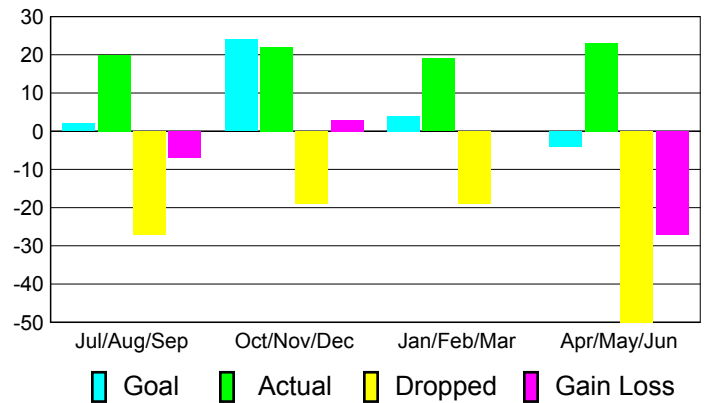

Membership Results 2010-2011

Goal, New, Dropped, Gain/Loss

Comparison of Membership Gain/Loss

Current Year Compared to the Previous Year